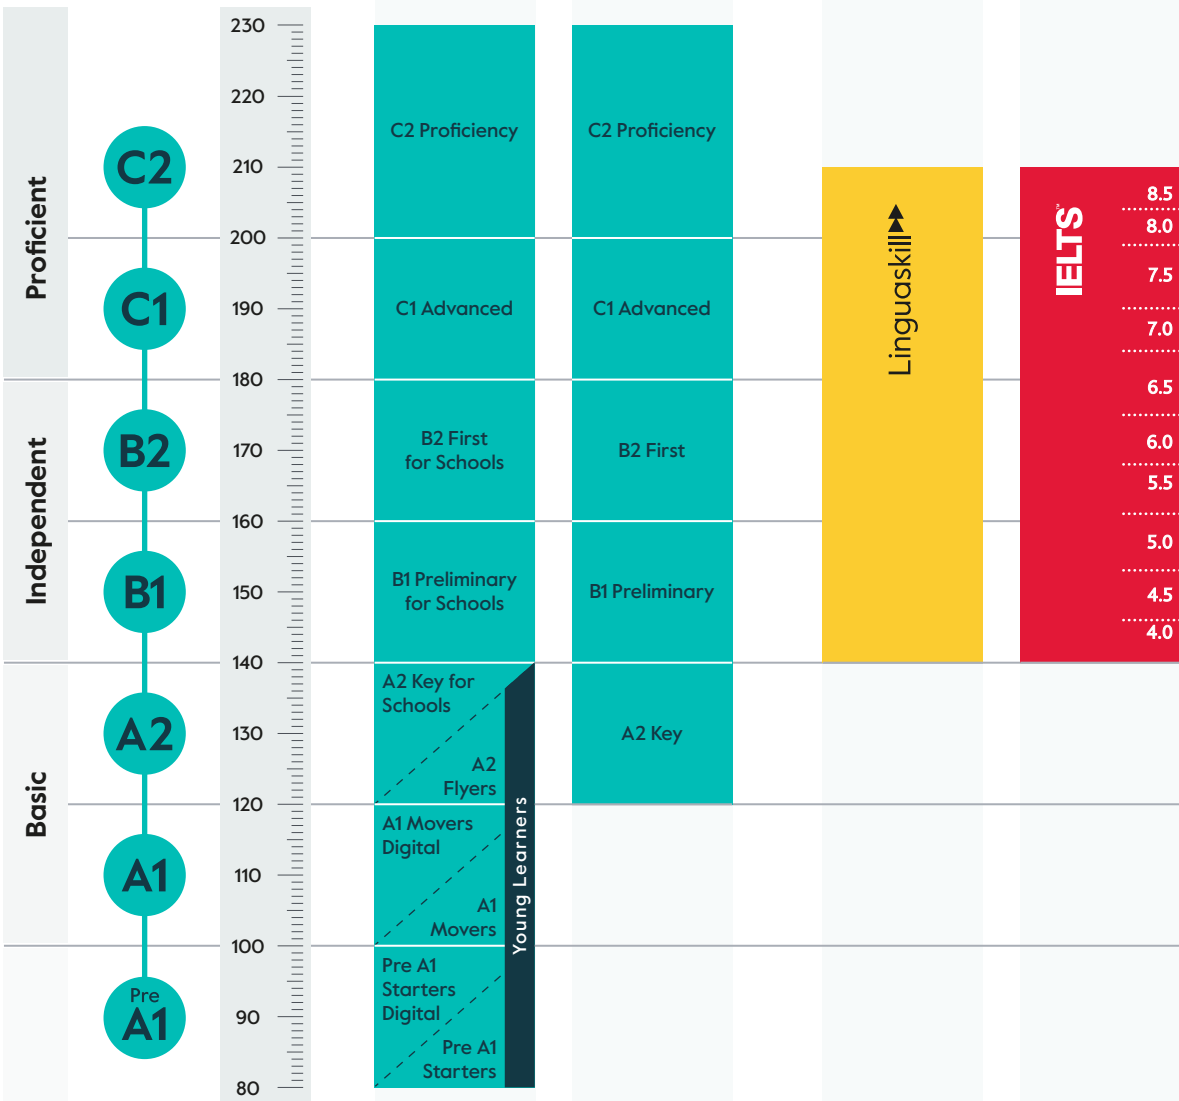

# Multilevel tests

Common European Framework of Reference (CEFR)

Cambridge English Scale

Schools

General and higher education

Linguaskill

IELTS\*

\*IELTS and young learners are mapped to, but do not report on the Cambridge English Scale.